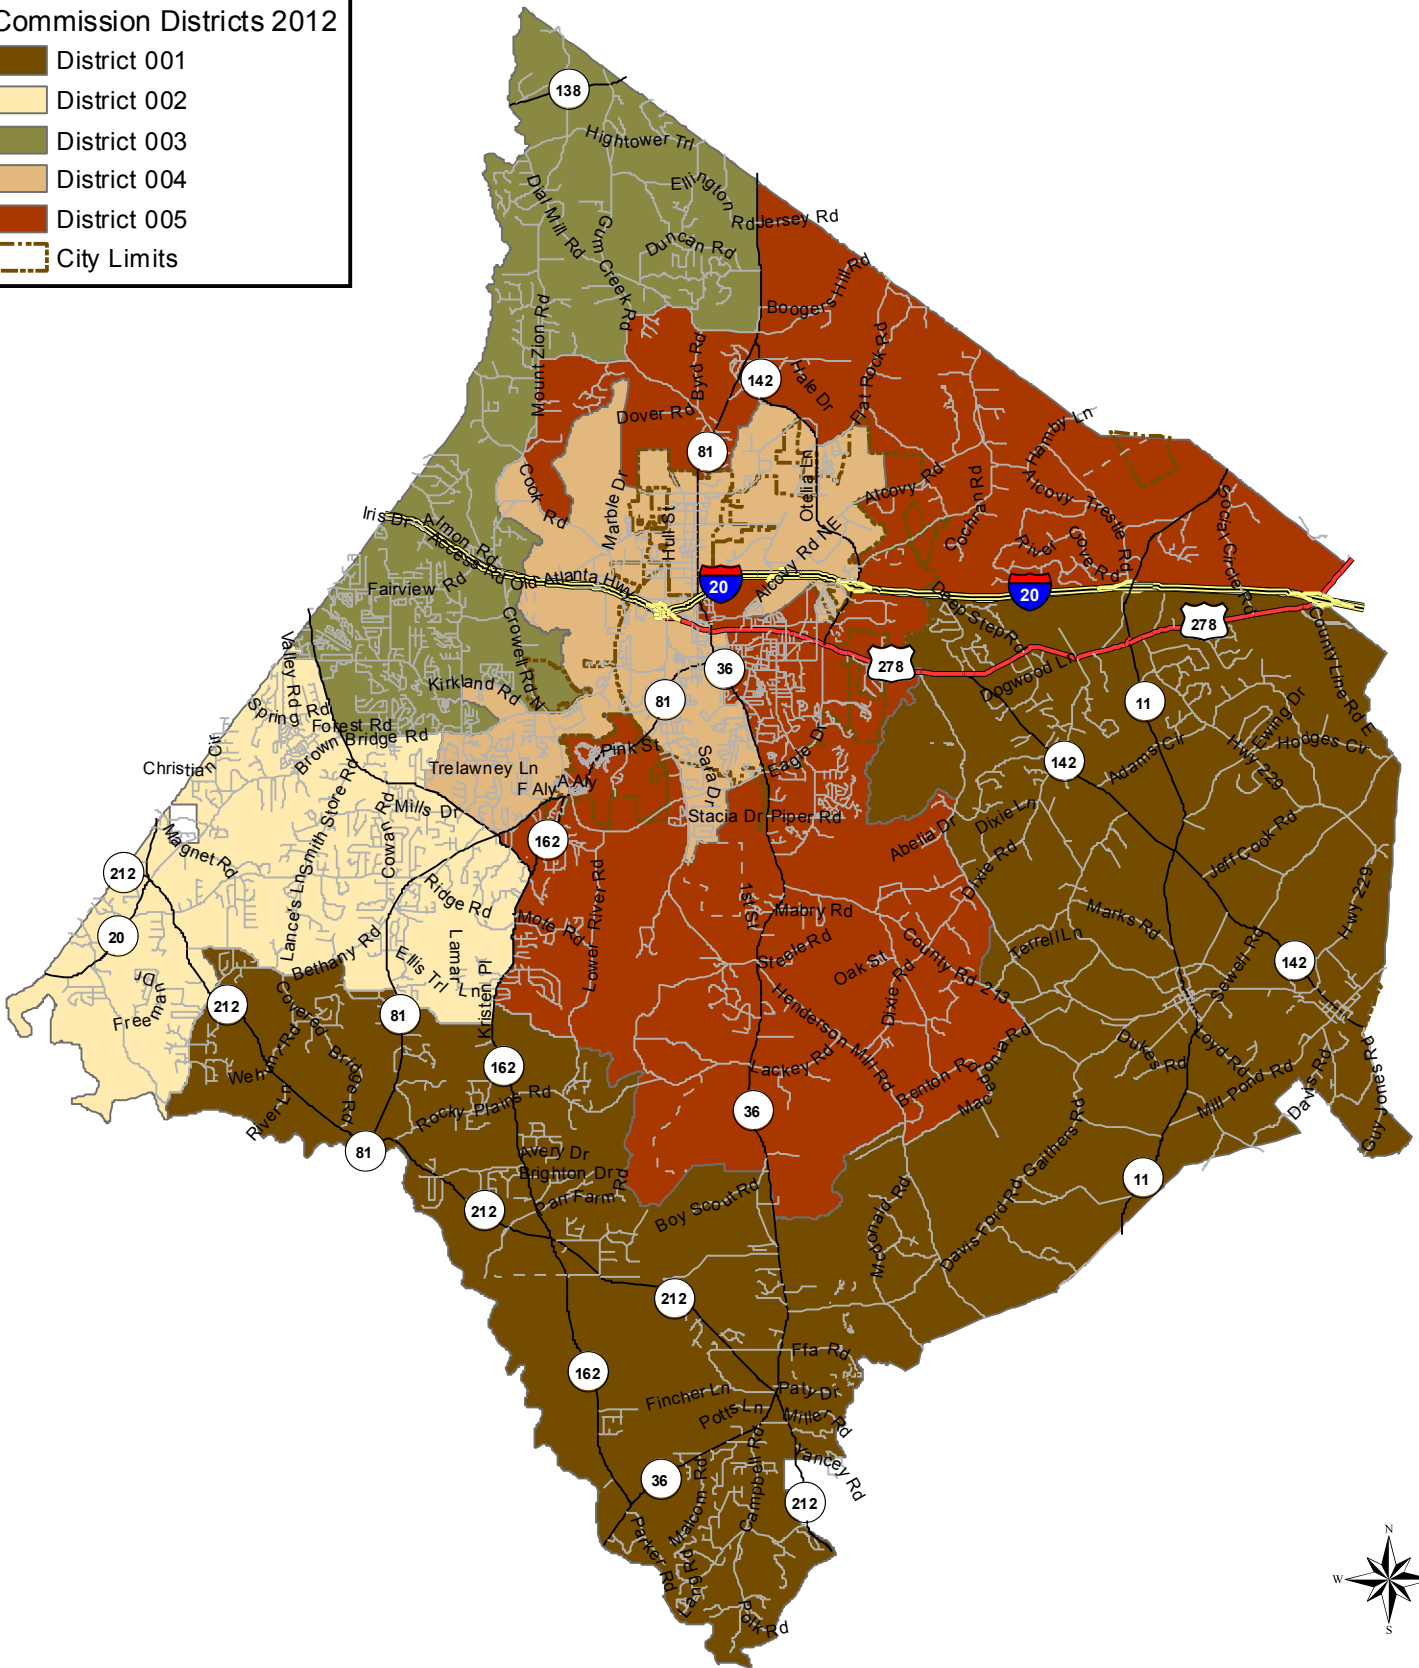

Legend

Commission Districts 2012

- District 001
- District 002
- District 003
- District 004
- District 005
- City Limits

1 in = 3 miles

Newton County Commissioner Districts